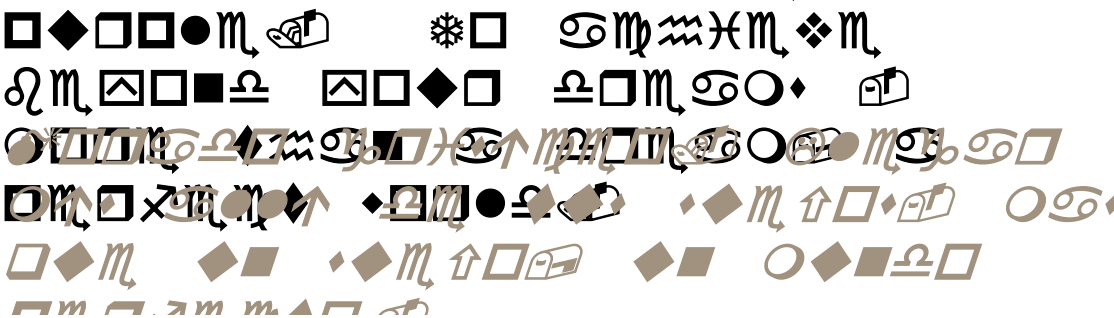

# Well-being *Bienestar*

ENSUEÑO

Munsell: 5P 5/4

Pantone TPX: 18-3211 TPX

NCS: S5020-R40B

LAB: 47.5,12.5,-12.2

RGB: 126, 106, 134